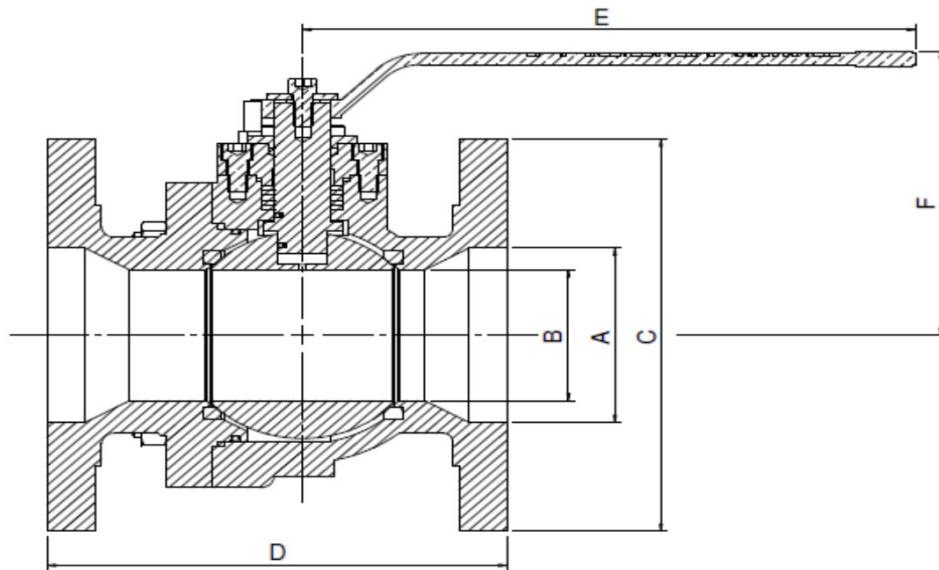

Description

The BAV03 is a 2 Piece side entry, reduced bore floating ball valve, with integral cast flanges. Manufactured as standard in NiAlBr giving long service life on seawater applications.

In conformance with the Pressure Equipment Directive 97/23/EC.

Options

- Bare shaft (for actuation by others)
- Actuation to customer specifications
- Locking facility (open & closed)
- Extended stems (insulation allowance)

Specifications

- ANSI B16.5 Flange Dimensions
- ANSI B16.10 Face to Face Length
- ANSI B16.34 Wall Thickness
- PED Conformity
- Designed generally in accordance with: API 6D & ISO 17292 (formerly BS5351)

Dimensions

ANSI 150

VALVE SIZE		mm						WEIGHT kg
INCH	mm	A NB Pipe	B NB Ball	C	D	E	F	
3/4"	20	19	13	98	117	100	108	3
1"	25	25	19	108	127	200	110	3.7
1 1/2"	40	38	25	127	165	200	116	6.5
2"	50	51	38	152	178	200	138	11.6
3"	80	76	51	191	203	300	149	18.8
4"	100	102	76	229	229	300	165	29.2
6"	150	152	102	279	267	400	245	52.7
8"	200	203	152	343	457	G/BOX	G/BOX	124.5
10"	250	254	203	406	533	G/BOX	G/BOX	226.2
12"	300	305	229	483	610	G/BOX	G/BOX	296.5

Dimensions

ANSI 300

VALVE SIZE		mm						WEIGHT kg
INCH	mm	A NB Pipe	B NB Ball	C	D	E	F	
3/4"	20	19	13	117	152	200	108	5
1"	25	25	19	124	165	200	110	7
1 1/2"	40	38	25	155	190	200	116	11
2"	50	51	38	165	216	200	138	14
3"	80	76	51	210	283	305	149	26
4"	100	102	76	254	305	305	166	43
6"	150	152	102	317	403	550	222	92
8"	200	203	152	381	502	G/BOX	G/BOX	188
10"	250	254	203	445	568	G/BOX	G/BOX	294
12"	300	305	254	521	648	G/BOX	G/BOX	390