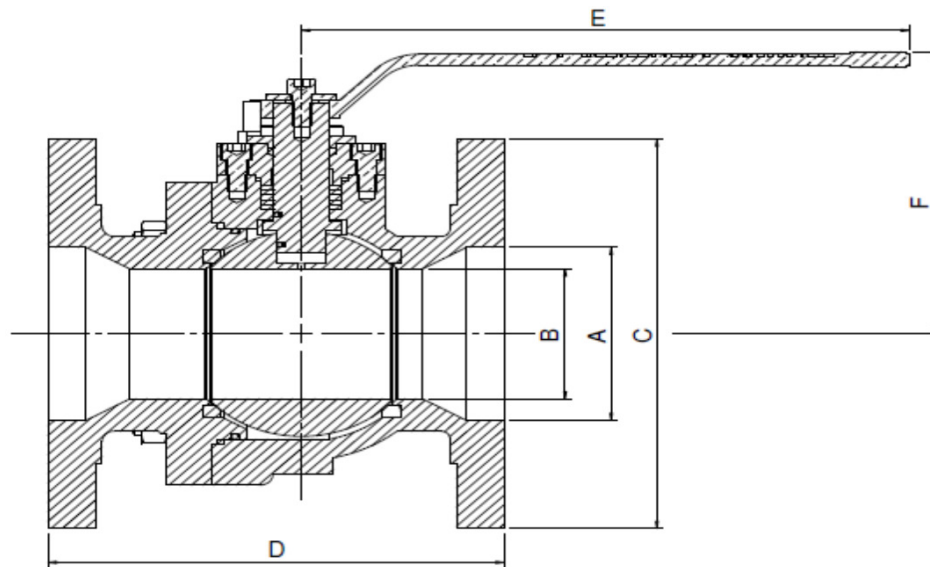

Description

The BAV03 is a 2 Piece side entry, reduced bore floating ball valve, with integral cast flanges. Manufactured as standard in NiAlBr giving long service life on seawater applications.

In conformance with the Pressure Equipment Directive 97/23/EC.

Standard Range,
Sizes: 3/4" to 12"
Connections: ANSI 150 & 300.

Materials

Regularly manufactured in a full range of materials including:

- Nickel Aluminium Bronze – ASTM B148
- Nickel Aluminium Bronze - DS02 747 Part 3
- Gunmetal – DS02 830 Part 1
- Bronze – ASTM B61/B62
- Brass – HTB1
- Titanium – ASTM B367
- Hastelloy®
- Monel®

Options

- Bare shaft (for actuation by others)
- Actuation to customer specifications
- Locking facility (open & closed)
- Extended stems (insulation allowance)

Specifications

- ANSI B16.5 Flange Dimensions
- ANSI B16.10 Face to Face Length
- ANSI B16.34 Wall Thickness
- PED Conformity
- Designed generally in accordance with: API 6D & ISO 17292 (formerly BS5351)

Dimensions

ANSI 150

VALVE SIZE		mm						WEIGHT kg
INCH	mm	A NB Pipe	B NB Ball	C	D	E	F	
3/4"	20	19	13	98	117	100	108	3
1"	25	25	19	108	127	200	110	3.7
1 1/2"	40	38	25	127	165	200	116	6.5
2"	50	51	38	152	178	200	138	11.6
3"	80	76	51	191	203	300	149	18.8
4"	100	102	76	229	229	300	165	29.2
6"	150	152	102	279	267	400	245	52.7
8"	200	203	152	343	457	G/BOX	G/BOX	124.5
10"	250	254	203	406	533	G/BOX	G/BOX	226.2
12"	300	305	229	483	610	G/BOX	G/BOX	296.5