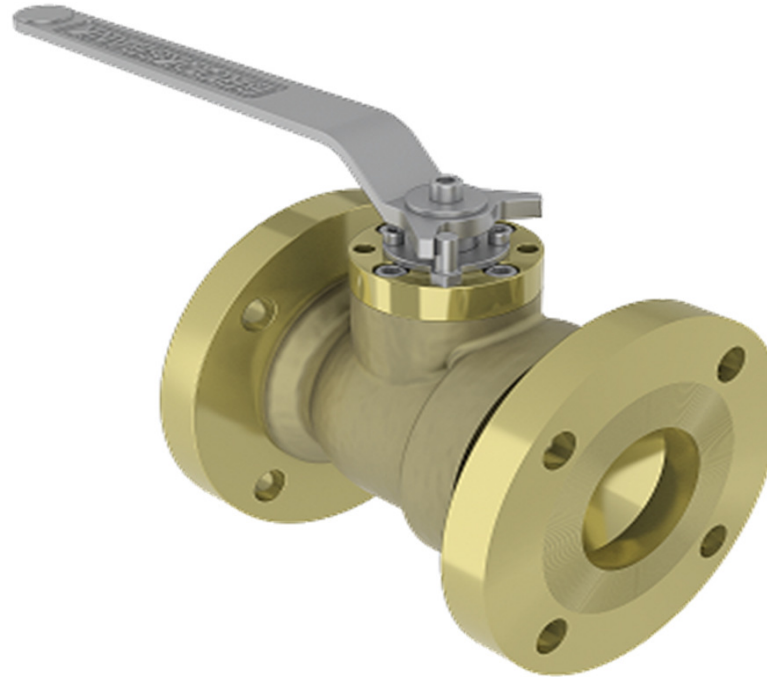

Description

The BAV03 is a 2 Piece side entry, reduced bore floating ball valve, with integral cast flanges. Manufactured as standard in NiAlBr giving long service life on seawater applications.

In conformance with the Pressure Equipment Directive 97/23/EC.

Standard Range,
Sizes: 3/4" to 12"
Connections: ANSI 150 & 300.

Materials

Regularly manufactured in a full range of materials including:

- Nickel Aluminium Bronze – ASTM B148
- Nickel Aluminium Bronze - DS02 747 Part 3
- Gunmetal – DS02 830 Part 1
- Bronze – ASTM B61/B62
- Brass – HTB1
- Titanium – ASTM B367
- Hastelloy®
- Monel®

Other materials available on request

Features

- Anti-static / Anti blowout stem
- Cavity pressure relieving seats
- Pressure equalising ball design
- Firesafe by design
- ISO 5211 mounting platform
- Chevron packing on sizes ≥3"
- Bolted Bonnet (3" and above)
- Bi-directional Flow
- Solid Ball

Options

- Bare shaft (for actuation by others)
- Actuation to customer specifications
- Locking facility (open & closed)
- Extended stems (insulation allowance)

Specifications

- ANSI B16.5 Flange Dimensions
- ANSI B16.10 Face to Face Length
- ANSI B16.34 Wall Thickness
- PED Conformity
- Designed generally in accordance with: API 6D & ISO 17292 (formerly BS5351)