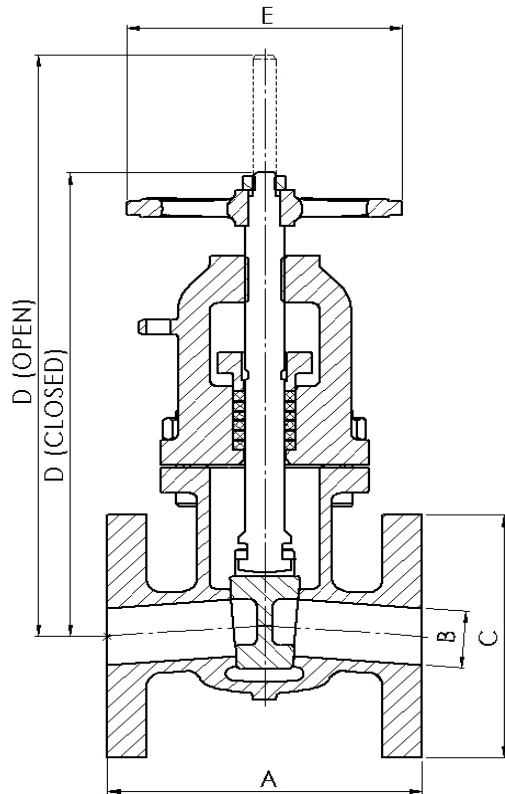

Standard Range,  
GAV22 with integral seats,  
Sizes: 1/2" to 4"  
Connections: ANSI 150 & 300.

GAV23 with renewable seats,  
Sizes: 2" to 4"  
Connections: ANSI 150 & 300.

**Materials**

**Regularly manufactured in a full range of materials including:**

**Specifications**

ANSI B16.5 Flange Dimensions  
ANSI B16.10 Face to Face Length  
ANSI B16.34 Wall Thickness  
PED Conformity  
Designed generally in accordance with: BSEN 12288 Series A (formerly BS5154)

**Dimensions**

**ANSI 150**

VALVE SIZE		mm						WEIGHT kg
INCH	mm	A	B NB Pipe	C	D			
					CLOSED	OPEN		
1/2"	15	108	13	89	149	169	102	3
3/4"	20	117	20	98	165	188	102	4
1"	25	127	25	108	206	238	102	5
1 1/2"	40	165	40	127	252	296	127	9
2"	50	178	51	152	312	366	178	14
2 1/2"	65	191	64	178	423	488	254	25
3"	80	203	76	191	423	506	254	26
4"	100	229	102	229	506	645	305	42

**GAV22:**  
shown with integral seats

**GAV23:**  
has renewable seats  
( Only 2" and above)

**Dimensions**

**ANSI 300**

VALVE SIZE		mm						WEIGHT kg
INCH	mm	A	B NB Pipe	C	D			
					CLOSED	OPEN	E	
1/2"	15	140	15	89	145	165	102	3
3/4"	20	152	20	98	161	184	102	4
1"	25	165	25	124	203	256	102	7
1 1/2"	40	190	40	127	245	289	127	12
2"	50	216	51	165	312	362	178	19
3"	80	282	76	209	423	506	254	36
4"	100	305	102	229	508	611	305	52