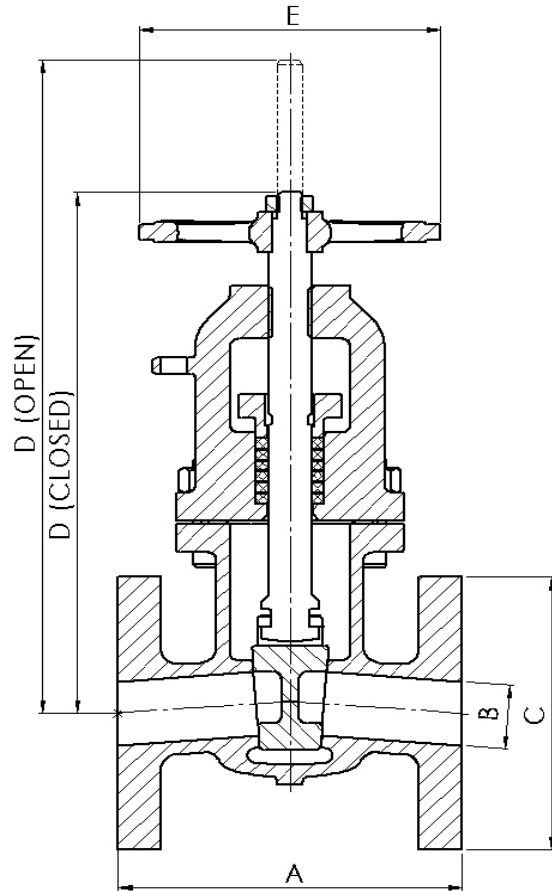

Standard Range,  
GAV22 with integral seats,  
Sizes: 1/2" to 4"  
Connections: ANSI 150 & 300.

GAV23 with renewable seats,  
Sizes: 2" to 4"  
Connections: ANSI 150 & 300.

**Materials**

**Regularly manufactured in a full range of materials including:**

**Specifications**

ANSI B16.5 Flange Dimensions  
ANSI B16.10 Face to Face Length  
ANSI B16.34 Wall Thickness  
PED Conformity  
Designed generally in accordance with: BSEN 12288 Series A (formerly BS5154)

**Dimensions**

**ANSI 150**

VALVE SIZE		mm						WEIGHT kg
INCH	mm	A	B NB Pipe	C	D			
					CLOSED	OPEN		
1/2"	15	108	13	89	149	169	102	3
3/4"	20	117	20	98	165	188	102	4
1"	25	127	25	108	206	238	102	5
1 1/2"	40	165	40	127	252	296	127	9
2"	50	178	51	152	312	366	178	14
2 1/2"	65	191	64	178	423	488	254	25
3"	80	203	76	191	423	506	254	26
4"	100	229	102	229	506	645	305	42

**GAV22:**  
shown with integral seats

**GAV23:**  
has renewable seats  
( Only 2" and above)

**Dimensions**

**ANSI 300**

VALVE SIZE		mm						WEIGHT kg
INCH	mm	A	B NB Pipe	C	D			
					CLOSED	OPEN	E	
1/2"	15	140	15	89	145	165	102	3
3/4"	20	152	20	98	161	184	102	4
1"	25	165	25	124	203	256	102	7
1 1/2"	40	190	40	127	245	289	127	12
2"	50	216	51	165	312	362	178	19
3"	80	282	76	209	423	506	254	36
4"	100	305	102	229	508	611	305	52