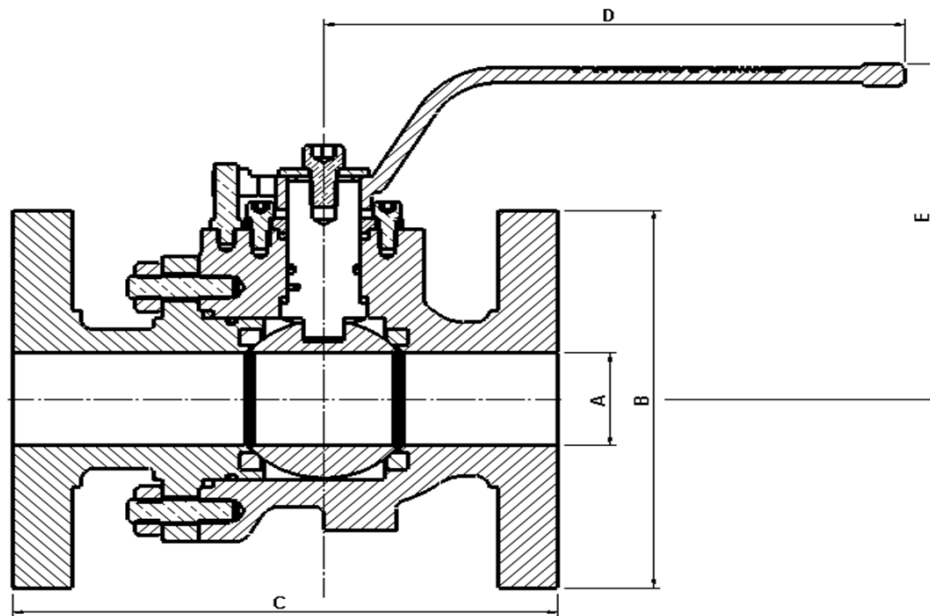

**Description**

The BAV04 is a 2 Piece side entry, full bore floating ball valve, with integral cast flanges. Manufactured as standard in NiAlBr giving long service life on seawater applications.

In conformance with the Pressure Equipment Directive 97/23/EC.

Standard Range,  
Sizes: 1/2" to 10"  
Connections: ANSI 150 & 300.

**Materials**

**Regularly manufactured in a full range of materials including:**

- Nickel Aluminium Bronze – ASTM B148
- Nickel Aluminium Bronze - DS02 747 Part 3
- Gunmetal – DS02 830 Part 1
- Bronze – ASTM B61/B62
- Brass – HTB1
- Titanium – ASTM B367
- Hastelloy®
- Monel®

**Options**

- Bare shaft (for actuation by others)
- Actuation to customer specifications
- Locking facility (open & closed)
- Extended stems (insulation allowance)

**Specifications**

- ANSI B16.5 Flange Dimensions
- ANSI B16.10 Face to Face Length
- ANSI B16.34 Wall Thickness
- PED Conformity
- Designed generally in accordance with: API 6D & ISO 17292 (formerly BS5351)

**Dimensions**

**ANSI 150**

VALVE SIZE		mm					WEIGHT kg
INCH	mm	A NB Ball	B	C	D	E	
1/2"	15	13	89	110	203	107	2
3/4"	20	19	98	119	203	110	3
1"	25	25	108	128	203	116	4
1 1/2"	40	38	127	165	203	138	9
2"	50	51	152	178	305	149	11
2 1/2"	65	64	178	190	305	156	20
3"	80	76	190	203	305	166	25
4"	100	102	229	229	305	182	33
5"	130	127	254	356	G/BOX	G/BOX	96
6"	150	152	279	394	G/BOX	G/BOX	106
8"	200	203	343	457	G/BOX	G/BOX	210
10"	250	254	406	521	G/BOX	G/BOX	329