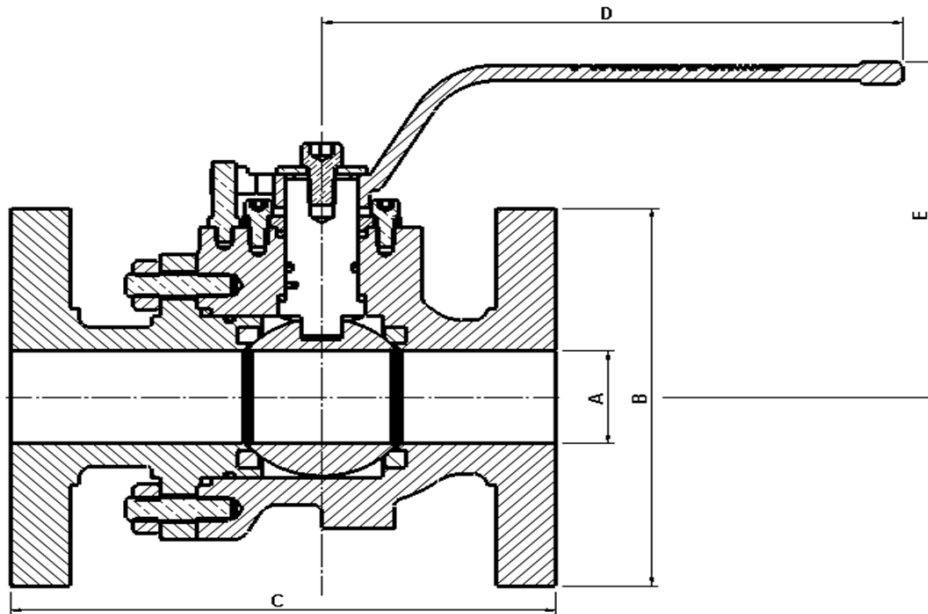

**Description**

The BAV04 is a 2 Piece side entry, full bore floating ball valve, with integral cast flanges. Manufactured as standard in NiAlBr giving long service life on seawater applications.

In conformance with the Pressure Equipment Directive 97/23/EC.

**Options**

- Bare shaft (for actuation by others)
- Actuation to customer specifications
- Locking facility (open & closed)
- Extended stems (insulation allowance)

**Specifications**

- ANSI B16.5 Flange Dimensions
- ANSI B16.10 Face to Face Length
- ANSI B16.34 Wall Thickness
- PED Conformity
- Designed generally in accordance with: API 6D & ISO 17292 (formerly BS5351)

**Dimensions**

**ANSI 150**

VALVE SIZE		mm					WEIGHT kg
INCH	mm	A NB Ball	B	C	D	E	
1/2"	15	13	89	110	203	107	2
3/4"	20	19	98	119	203	110	3
1"	25	25	108	128	203	116	4
1 1/2"	40	38	127	165	203	138	9
2"	50	51	152	178	305	149	11
2 1/2"	65	64	178	190	305	156	20
3"	80	76	190	203	305	166	25
4"	100	102	229	229	305	182	33
5"	130	127	254	356	G/BOX	G/BOX	96
6"	150	152	279	394	G/BOX	G/BOX	106
8"	200	203	343	457	G/BOX	G/BOX	210
10"	250	254	406	521	G/BOX	G/BOX	329

**Dimensions**

**ANSI 300**

VALVE SIZE		mm					WEIGHT
INCH	mm	A NB Ball	B	C	D	E	kg
3/4"	20	19	117	152	200	110	5
1"	25	25	124	165	200	116	7
1 1/2"	40	38	156	190	200	138	12
2"	50	51	165	216	305	149	16
2 1/2"	65	64	190	241	305	199	33
3"	80	76	210	283	305	203	40
4"	100	102	254	305	G/BOX	G/BOX	69
6"	150	152	318	403	G/BOX	G/BOX	139
8"	200	203	381	502	G/BOX	G/BOX	239